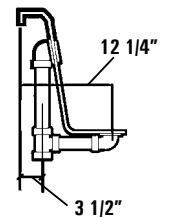

Rough-In Plumbing Measurements